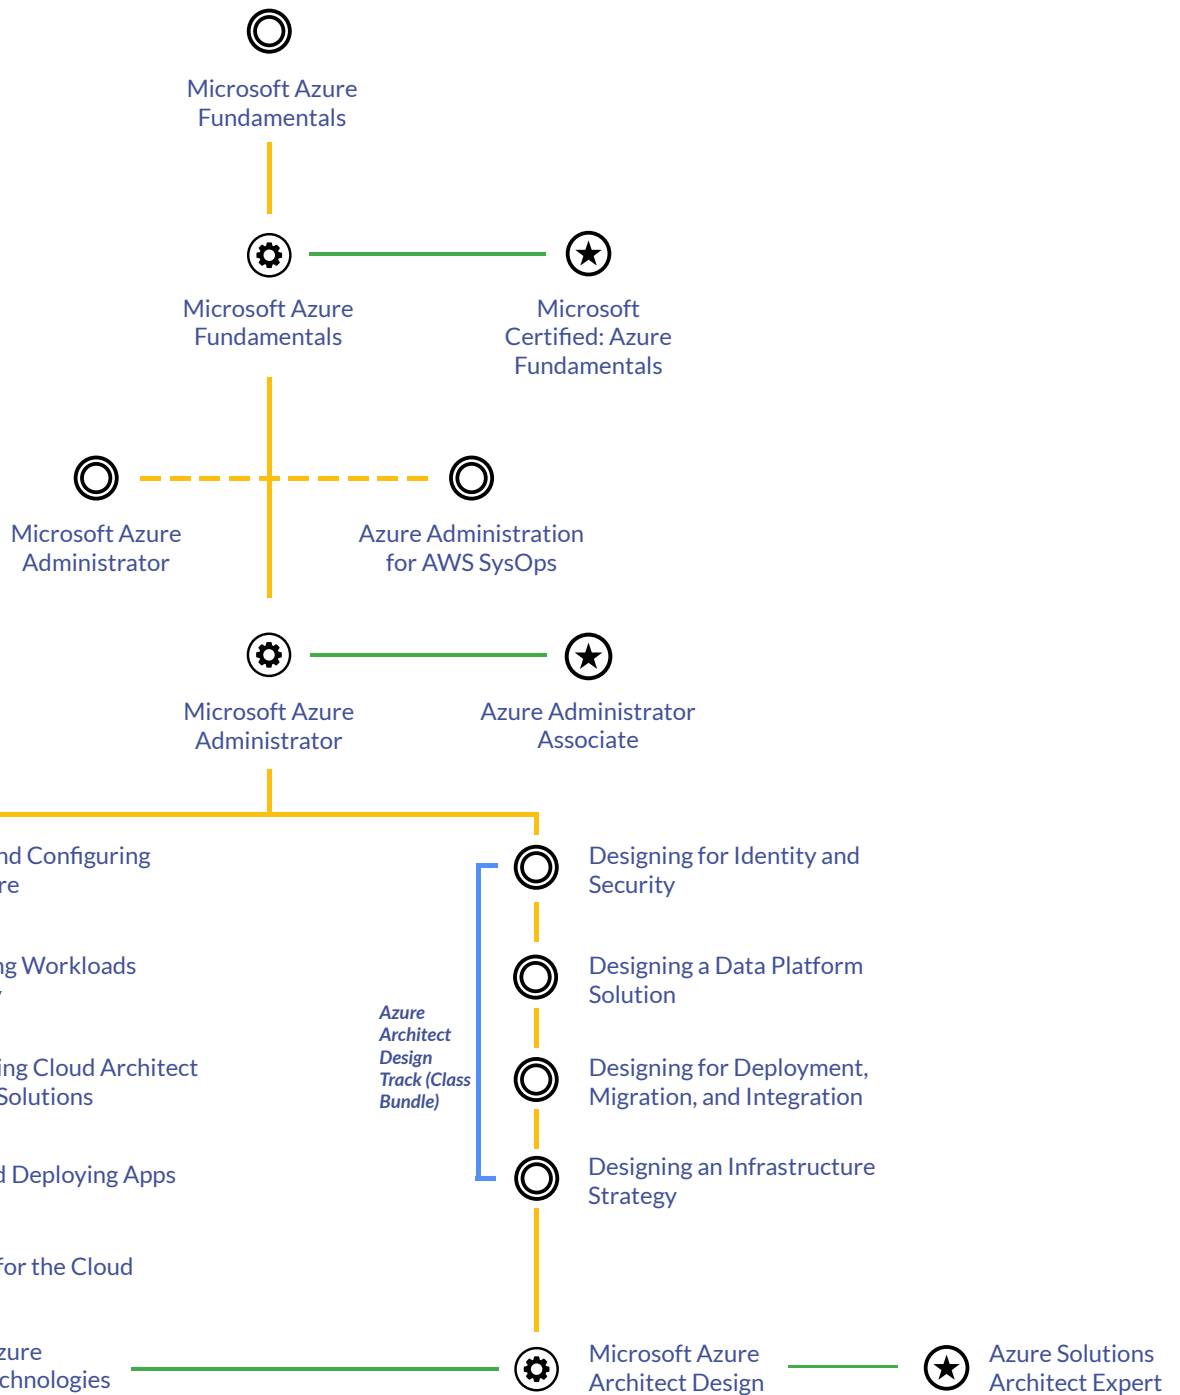

Microsoft Azure Learning Tracks

With Microsoft Azure learning tracks, you'll be able to maximize benefits of Microsoft Azure training. As new technologies and new courses emerge, you will be able to ensure that your skills are refined and up-to-date by learning the latest capabilities and functionalities through our authorized Microsoft training courses.

Silver
Microsoft
Partner

Click on any of the courses below to view the course outline.

Cloud Architecture

AI Engineer

Data Engineer

Data Scientist

Legend

-  Course
-  Exam
-  Certification
-  Optional

DevOps Engineer

Please note that either route in the DevOps Engineer Track can be taken to become a Microsoft Certified: DevOps Engineer Expert.