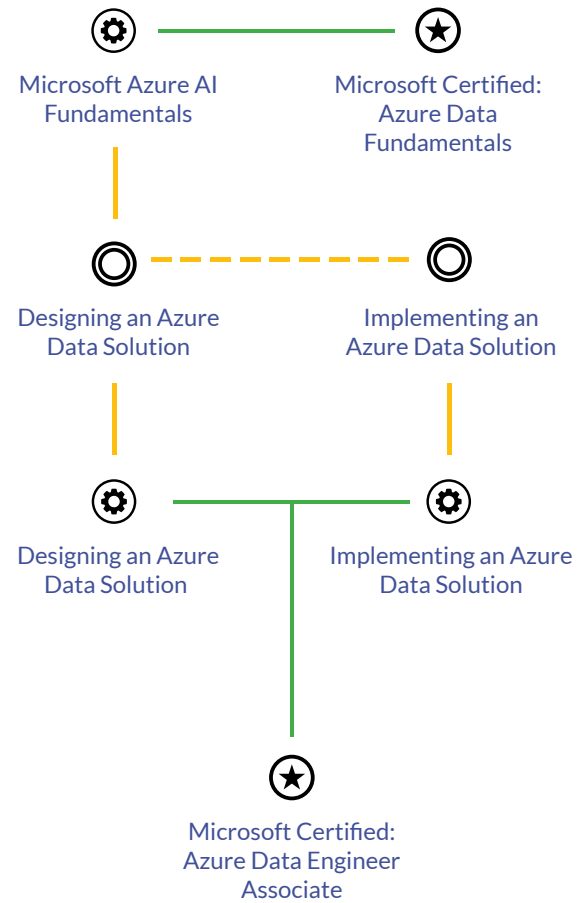

Microsoft Azure Learning Tracks

With Microsoft Azure learning tracks, you'll be able to maximize benefits of Microsoft Azure training. As new technologies and new courses emerge, you will be able to ensure that your skills are refined and up-to-date by learning the latest capabilities and functionalities through our authorized Microsoft training courses.

Silver
Microsoft
Partner

Click on any of the courses below to view the course outline.

Cloud Architecture

AI Engineer

Data Engineer

Data Scientist

Legend

-  Course
-  Exam
-  Certification
-  Optional