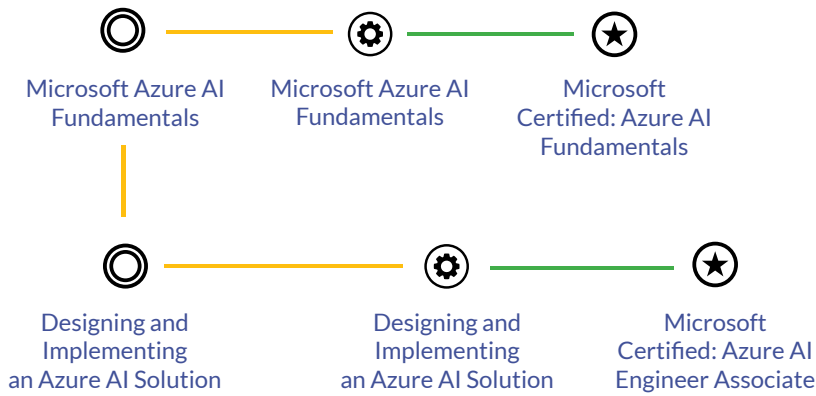

Microsoft Azure Learning Tracks

With Microsoft Azure learning tracks, you'll be able to maximize benefits of Microsoft Azure training. As new technologies and new courses emerge, you will be able to ensure that your skills are refined and up-to-date by learning the latest capabilities and functionalities through our authorized Microsoft training courses.

Silver
Microsoft
Partner

Click on any of the courses below to view the course outline.

Cloud Architecture

AI Engineer

Data Engineer

Data Scientist

Legend

-  Course
-  Exam
-  Certification
-  Optional

DevOps Engineer

Please note that either route in the DevOps Engineer Track can be taken to become a Microsoft Certified: DevOps Engineer Expert.